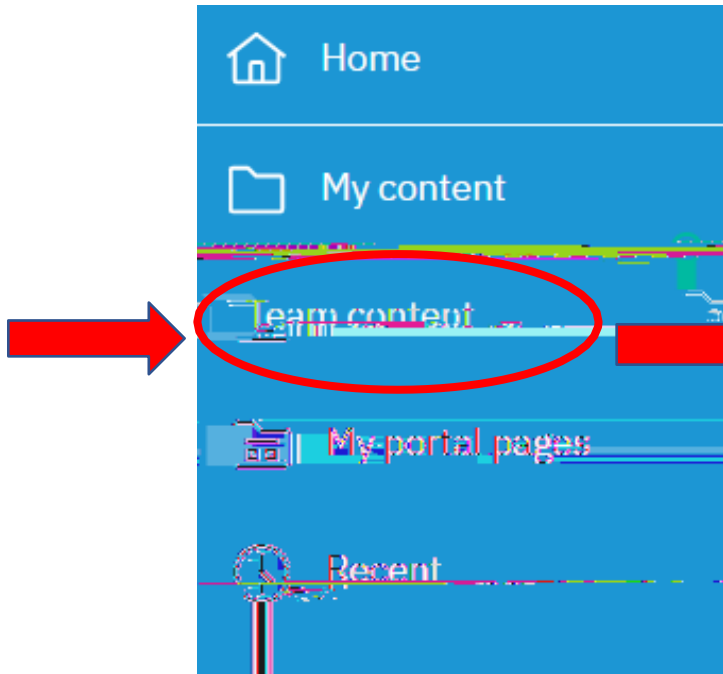

Cognos

Click on Team content to access your reports.

Basic Report Navigation

Switcher Menu

The  in the top center of the screen is used to navigate between reports opened by the user.

Gap

Lucie

Constructed Response Ana